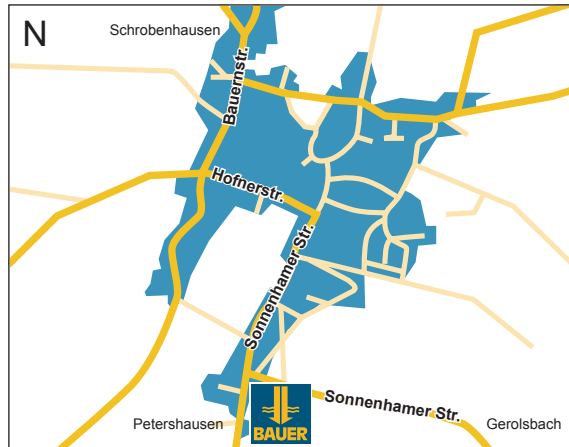

How To Find Us

From Stuttgart/Munich on motorway A8.

Leave the motorway at Junction 74, Exit Dasing, and join the B300 in the direction of Ingolstadt/Regensburg.

From Nuremberg/Munich on motorway A9.

Leave the motorway at Junction 64, Exit Langenbruck, and join the B300 in the direction of Augsburg.

B300 Exit Schrobenhausen-Dachau.

After leaving the B300 at Exit Schrobenhausen-Dachau, take the right turn into Gerolsbacher Straße in the direction of Dachau. Follow the road until you leave Schrobenhausen. After approximately 2 km you pass the entrance to the village of Aresing.

Stay on Bauernstraße and follow the road for 1 km.

Turn left into Hofnerstraße and after about 450 m turn right into Sonnenhamerstraße. After approximately 500 m you will arrive at the Aresing Works.

BAUER Maschinen GmbH

11° - 17' - 42" - E